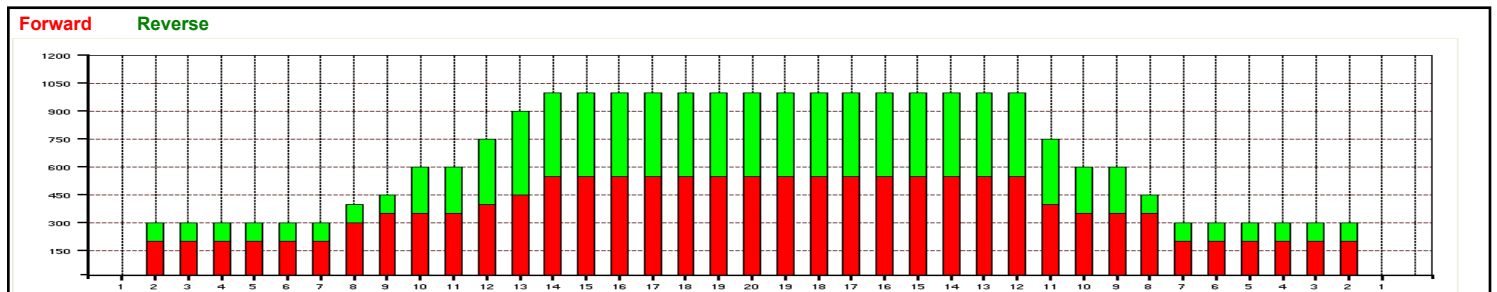

Navigation: Forward Reverse More Info

	Start	Stop	Loads	Speed	Crossed	Start	End	Feet	T.Oil
1	2L	2R	0	30	0	42.0	33.0	-9.0	0
2	13L	12R	2	22	32	33.0	27.0	-6.0	1600
3	12L	11R	2	22	36	27.0	21.0	-6.0	1800
4	10L	9R	3	18	66	21.0	14.0	-7.0	3300
5	2L	2R	2	18	74	14.0	9.0	-5.0	3700
6	2L	2R	0	14	0	9.0	0.0	-9.0	0

Navigation: Forward Reverse More Info

Forward Oil
 Reverse Oil
 Combined Oil
 Buff Area

Arrow Zone Ratios

Item	2-6L:16L-20	6-10L:16:-20	11-15L:16L-20	16L-20:20-16R	16L-20:20-16R	20-16R:15-11R	20-16R:10-6R	20-16R:5-2R
ul Arrow	300	410	850	1000	1000	950	450	300
Zone Ratio	3.33	2.44	1.18	1	1	1.05	2.22	3.33

Track Zone Ratios

Item	3L-7L:18L-18R	8L-12L:18L-18R	13L-17L:18L-18R	18L-18R:17R-13R	18L-18R:12R-8R	18L-18R:7R-3R
Description	Outside Track:Middle	Middle Track:Middle	Inside Track:Middle	Middle: Inside Track	Middle:Middle Track	Middle:Outside Track
Track Zone Ratio	3.33	1.79	1.02	1	1.47	3.33