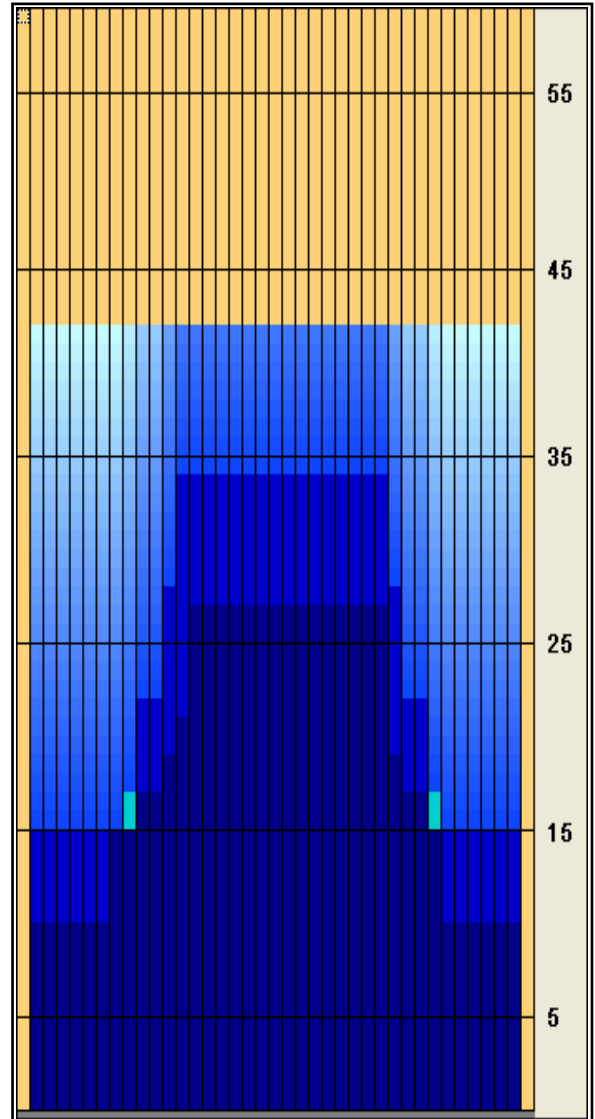

CTO ESPAÑA PAREJAS 2017 PATERNA

Oil Per Board: 50 uL   Oil Pattern Distance: 42 Feet   Volume Oil Total: 24.7 mL   Total Boards Crossed: 494 Boards
Forward Oil Total: 14.3 mL   Reverse Oil Total: 10.4 mL
Forward Boards Crossed: 286 Boards   Reverse Boards Crossed: 208 Boards

	Start	Stop	Loads	Speed	Crossed	Start	End	Feet	T.Oil
1	2L	2R	4	18	148	0.0	10.0	10.0	7,400
2	8L	8R	2	18	50	10.0	15.0	5.0	2500
3	9L	8R	1	18	24	15.0	17.0	2.0	1200
4	12L	11R	1	18	18	17.0	19.0	2.0	900
5	13L	12R	1	18	16	19.0	21.0	2.0	800
6	14L	12R	2	22	30	21.0	27.0	6.0	1500
7	2L	2R	0	26	0	27.0	34.0	7.0	0
8	2L	2R	0	30	0	34.0	42.0	8.0	0

Navigation: Forward Reverse More Info

	Start	Stop	Loads	Speed	Crossed	Start	End	Feet	T.Oil
1	2L	2R	0	30	0	42.0	33.0	-9.0	0
2	13L	12R	2	22	32	33.0	27.0	-6.0	1600
3	12L	11R	2	22	36	27.0	21.0	-6.0	1800
4	10L	9R	3	18	66	21.0	14.0	-7.0	3300
5	2L	2R	2	18	74	14.0	9.0	-5.0	3700
6	2L	2R	0	14	0	9.0	0.0	-9.0	0

Navigation: Forward Reverse More Info

Forward Oil
Reverse Oil
Combined Oil
Buff Area