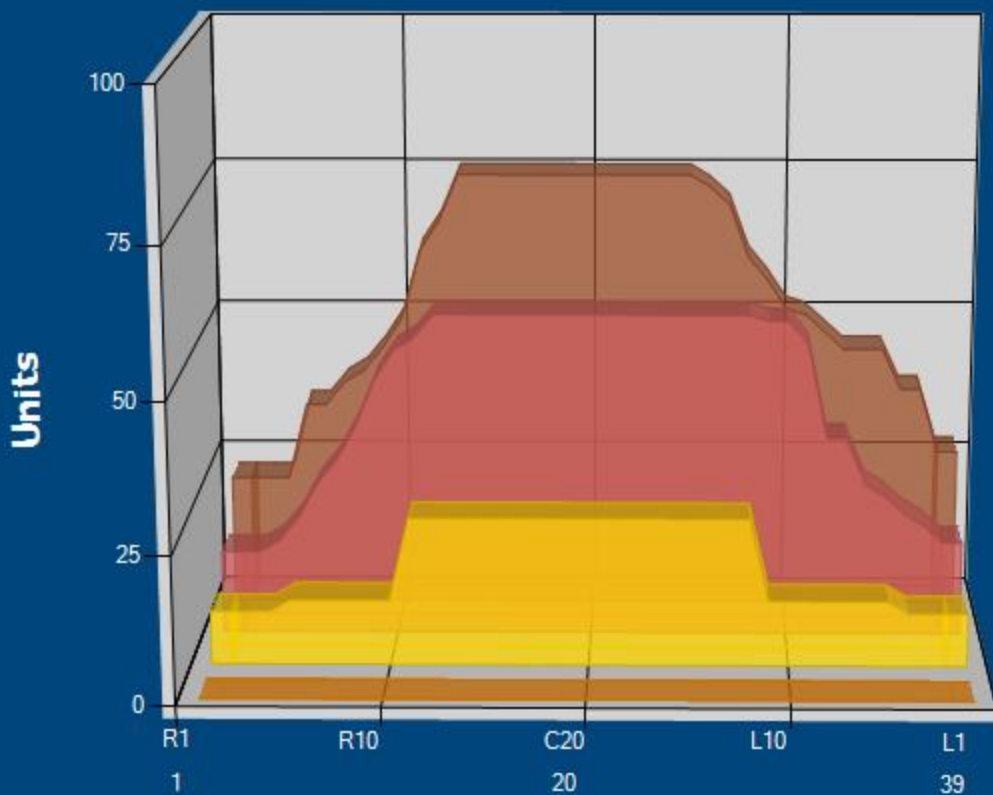

MASTER2017-1

Conditioner:

Cleaner:

Zone Configuration

Cleaner Transition

- Zone 1
- Zone 2
- Zone 3
- Zone 4

Mode: Clean and Condition
Speed: Max Clean
Start Cleaner Spray: 0 Feet
Start Squeegee: 0 Feet
Start Conditioning: 6 Inches
Split Pattern: No

Zone 1	Avg	Ratio	Zone 2	Avg	Ratio
Left	42.2	1.8 : 1	Left	24.8	2.2 : 1
Right	30.6	1.8 : 1	Right	21.2	2.2 : 1
Center	75.0		Center	55.0	

Zone 3	Avg	Ratio	Zone 4	Avg	Ratio
Left	10.2	2.5 : 1	Left	0.0	1.0 : 1
Right	10.2	2.5 : 1	Right	0.0	1.0 : 1
Center	25.0		Center	0.0	