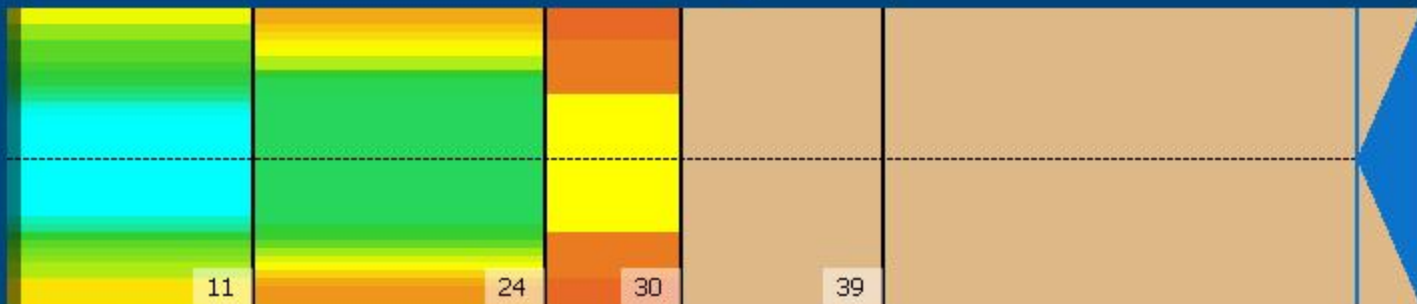

MASTER2017-1

Conditioner:

Cleaner:

Zone Configuration

Cleaner Transition

- Zone 1
- Zone 2
- Zone 3
- Zone 4

Mode: Clean and Condition
Speed: Max Clean
Start Cleaner Spray: 0 Feet
Start Squeegee: 0 Feet
Start Conditioning: 6 Inches
Split Pattern: No

Zone 1	Avg	Ratio	Zone 2	Avg	Ratio
Left	42.2	1.8 : 1	Left	24.8	2.2 : 1
Right	30.6	1.8 : 1	Right	21.2	2.2 : 1
Center	75.0		Center	55.0	

Zone 3	Avg	Ratio	Zone 4	Avg	Ratio
Left	10.2	2.5 : 1	Left	0.0	1.0 : 1
Right	10.2	2.5 : 1	Right	0.0	1.0 : 1
Center	25.0		Center	0.0	