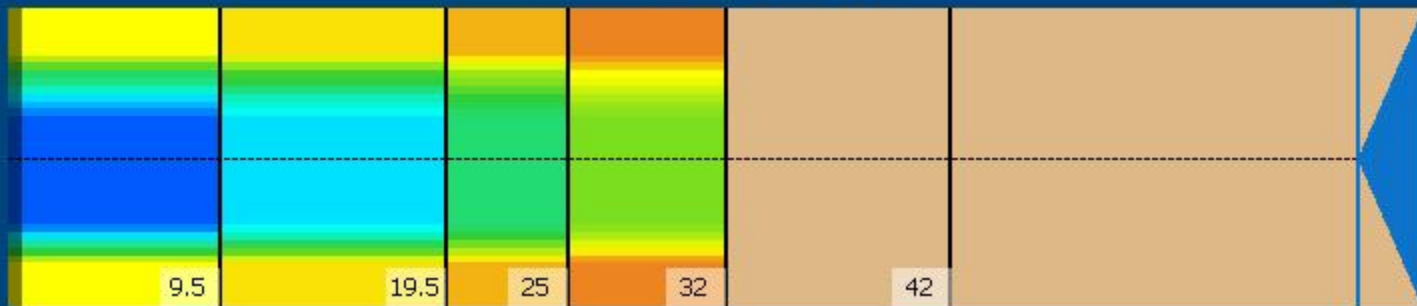

Mode: Clean and Condition

Speed: Max Clean

Start Cleaner Spray: 0 Feet

Start Squeegee: 0 Feet

Start Conditioning: 6 Inches

Split Pattern: No

Zone 1	Avg	Ratio	Zone 2	Avg	Ratio
Left	26.8	3.4 : 1	Left	23.6	3.3 : 1
Right	26.8	3.4 : 1	Right	23.6	3.3 : 1
Center	91.0		Center	78.0	

Zone 3	Avg	Ratio	Zone 4	Avg	Ratio
Left	18.2	3.2 : 1	Left	12.6	3.3 : 1
Right	18.2	3.2 : 1	Right	12.6	3.3 : 1
Center	58.0		Center	41.0	

Zone 5	Avg	Ratio
Left	0.0	1.0 : 1
Right	0.0	1.0 : 1
Center	0.0	

MASTER2017-2

Conditioner:

Cleaner:

Zone Configuration

Cleaner Transition