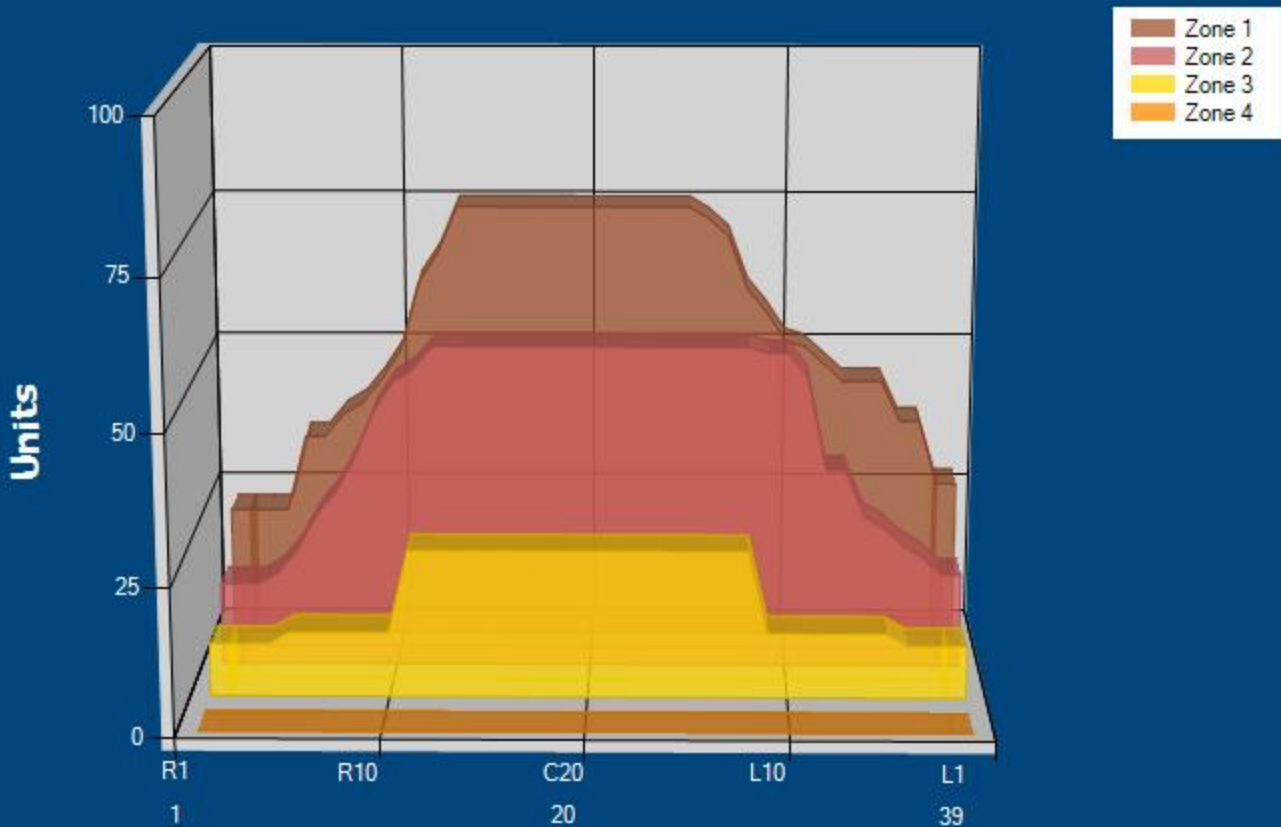

MASTER2017-1

Conditioner:

Cleaner:

Zone Configuration

Cleaner Transition

Mode: Clean and Condition

Speed: Max Clean

Start Cleaner Spray: 0 Feet

Start Squeegee: 0 Feet

Start Conditioning: 6 Inches

Split Pattern: No

Zone 1	Avg	Ratio	Zone 2	Avg	Ratio
Left	42.2	1.8 : 1	Left	24.8	2.2 : 1
Right	30.6	1.8 : 1	Right	21.2	2.2 : 1
Center	75.0		Center	55.0	

Zone 3	Avg	Ratio	Zone 4	Avg	Ratio
Left	10.2	2.5 : 1	Left	0.0	1.0 : 1
Right	10.2	2.5 : 1	Right	0.0	1.0 : 1
Center	25.0		Center	0.0	