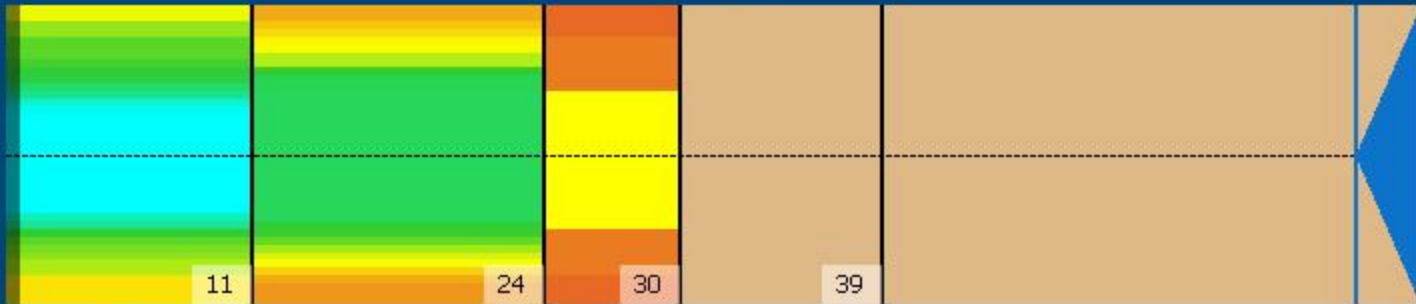

MASTER2017-1

Conditioner:

Cleaner:

Zone Configuration

Cleaner Transition

Mode: Clean and Condition

Speed: Max Clean

Start Cleaner Spray: 0 Feet

Start Squeegee: 0 Feet

Start Conditioning: 6 Inches

Split Pattern: No

Zone 1	Avg	Ratio	Zone 2	Avg	Ratio
Left	42.2	1.8 : 1	Left	24.8	2.2 : 1
Right	30.6	1.8 : 1	Right	21.2	2.2 : 1
Center	75.0		Center	55.0	

Zone 3	Avg	Ratio	Zone 4	Avg	Ratio
Left	10.2	2.5 : 1	Left	0.0	1.0 : 1
Right	10.2	2.5 : 1	Right	0.0	1.0 : 1
Center	25.0		Center	0.0	